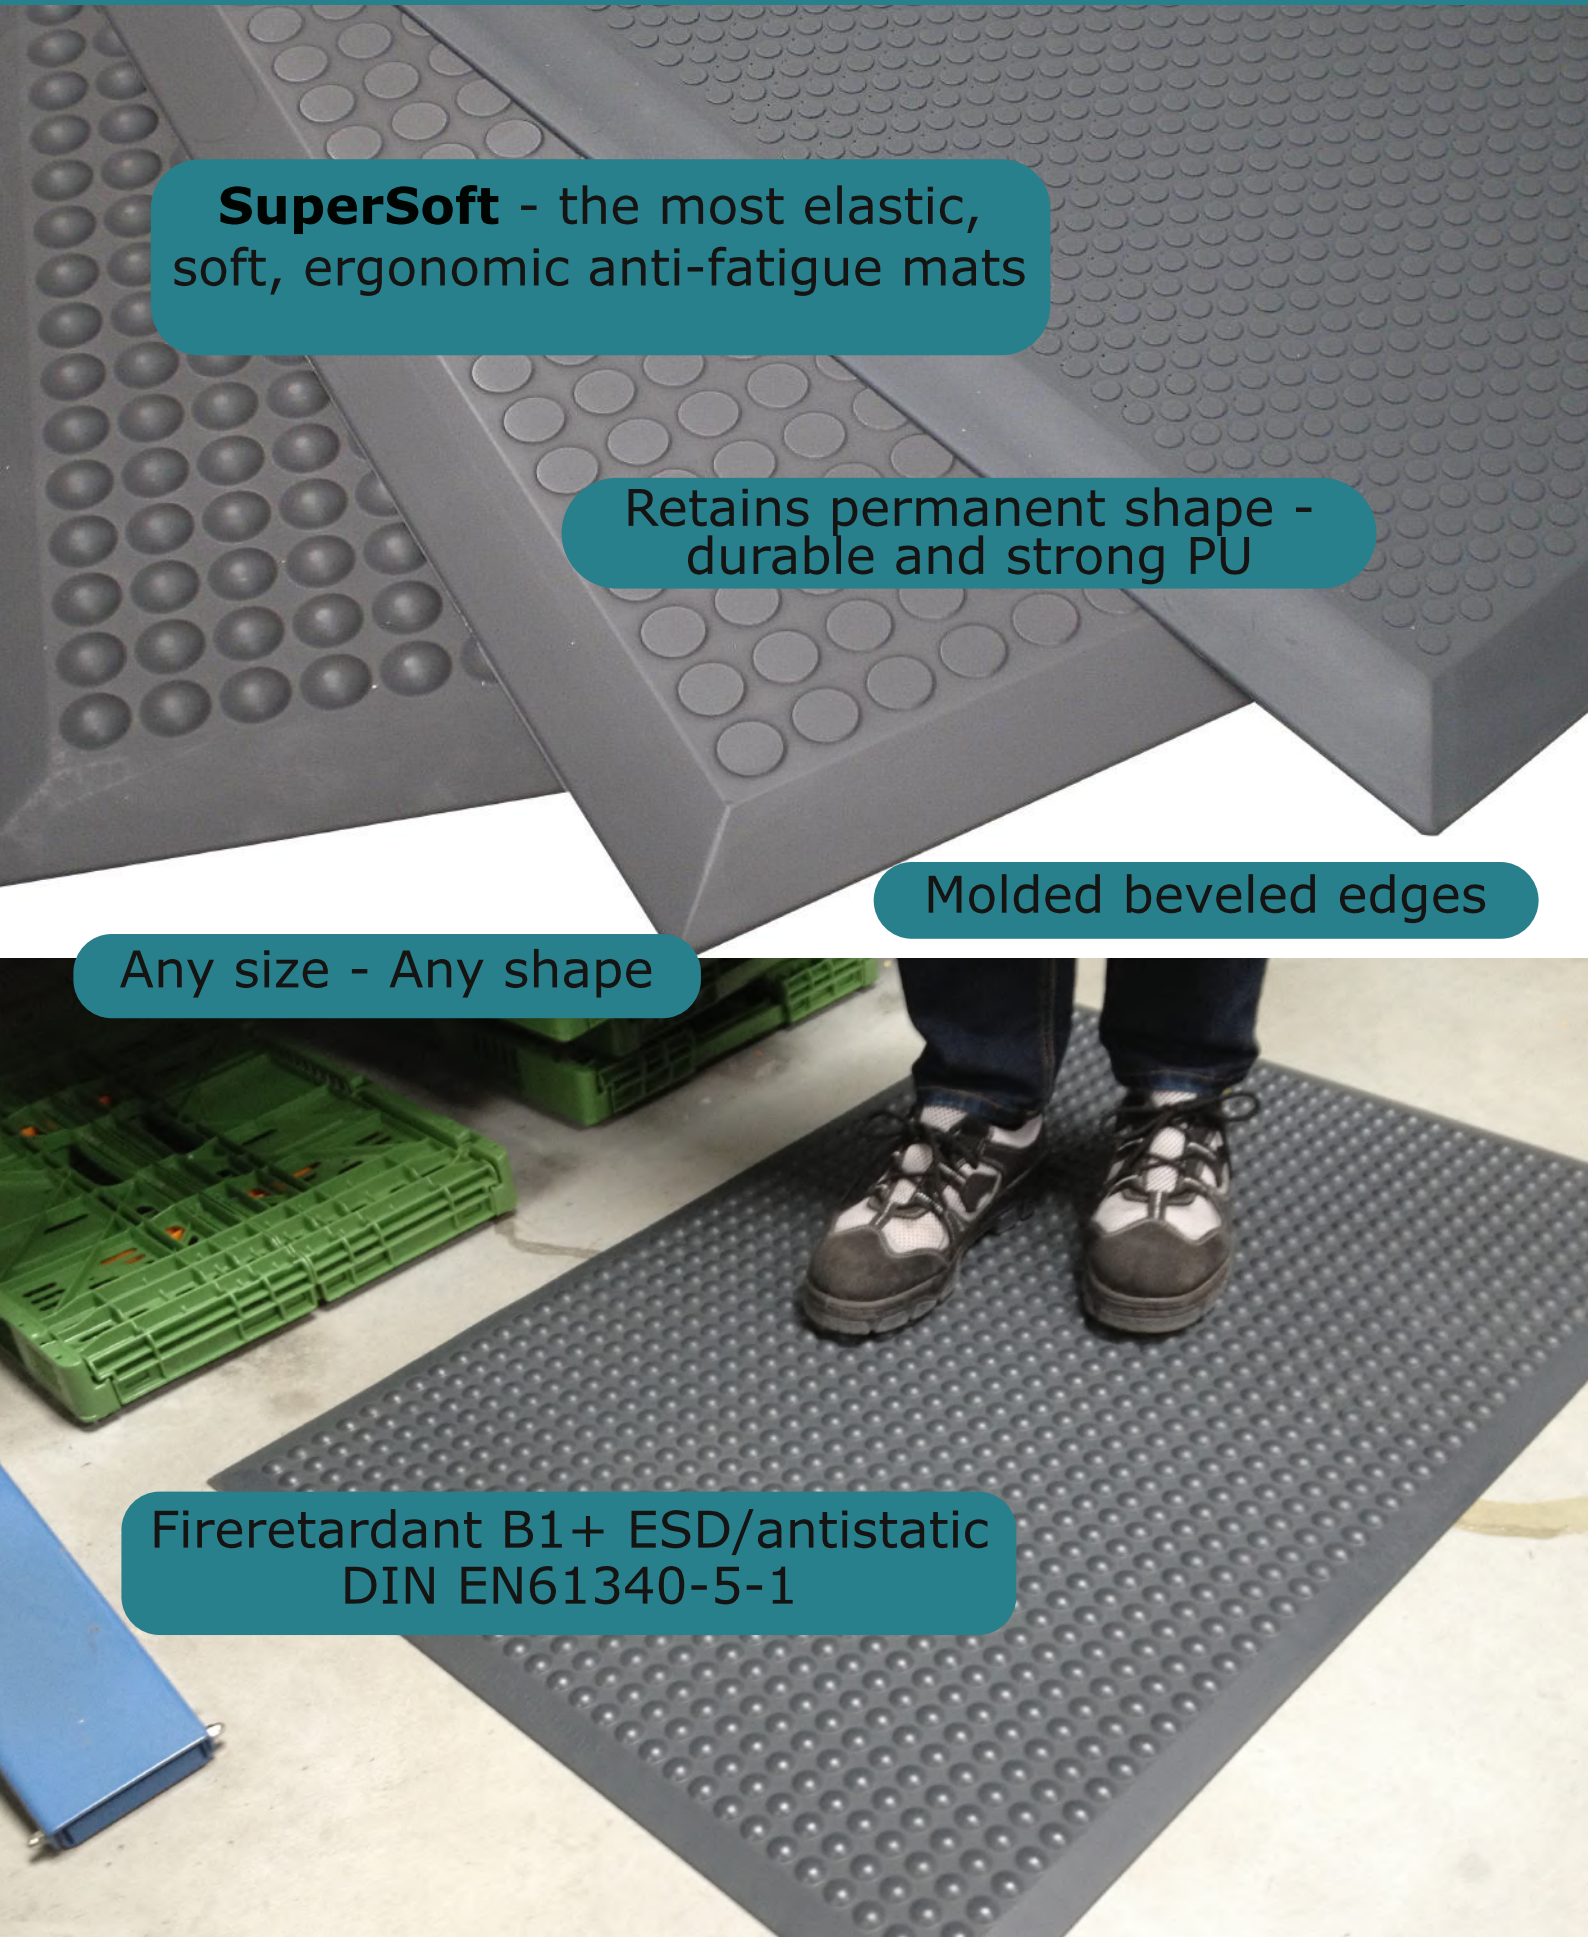

# SuperSoft - PU Workplace Mats

Ergonomic - Anti-fatigue - Safety - PU/polyurethane

**SuperSoft** - the most elastic, soft, ergonomic anti-fatigue mats

Retains permanent shape - durable and strong PU

Molded beveled edges

# SuperSoft - PU Workplace Mats

Ergonomic - Anti-fatigue - Safety

### Bubble

Highest standing comfort.

The bubble designed surface stimulates the blood-circulation and makes standing "dynamic".

Especially for standing work like assembly and workbench areas.

## Features:

Super elastic and durable PU foam.  
Molded beveled edges on all sides.  
Highest standing comfort.  
Anti-slip, durable and strong.  
Retains permanent shape.