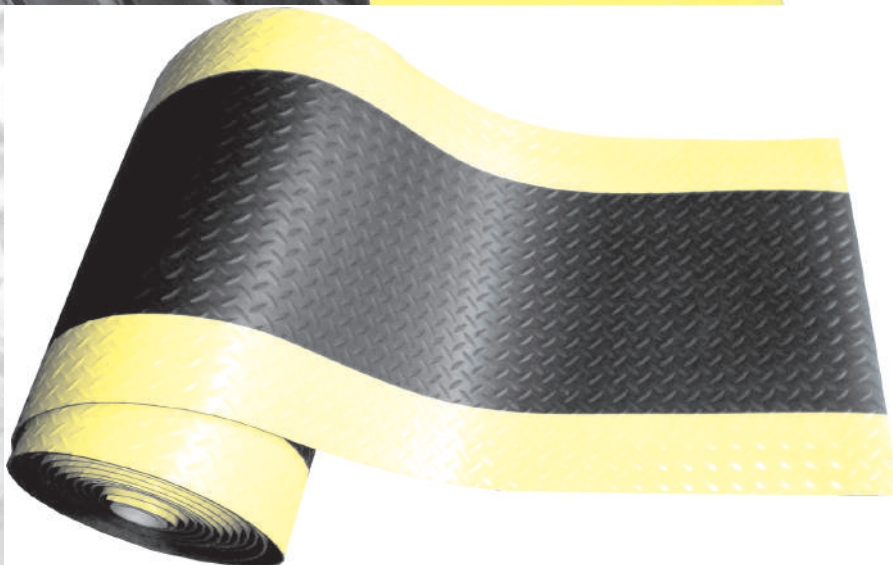

Diamond - Allround Workplace Mat

Anti-fatigue and durable.....just roll out !

Beveled edges on all 4 sides

Anti-fatigue and ergonomic
Durable and strong

Anti-slip deck plate
surface

Durable and strong

Easy to clean

Anti-fatigue and
ergonomic

Just roll out....

Diamond - Allround Workplace Mat

Anti-fatigue Laminated Vinyl Rolls

Diamond / deck platedesign

Elastic 14 mm thickness
High standing comfort

Just roll out !

All our ergonomic workplace mats have a positive anti-fatigue effect on employees with standing work positions. Ergonomic benefits mean increased productivity. Diamond Allround is for all employees with standing, turning and walking workpositions in dry working areas. Especially designed for assembly and packing lines, operator areas in automotive, warehousing, retail and all dry industrial environments.

Features:

Anti-slip hard / durable top surface. Laminated onto a elastic cushion.
Yellow safety borders on 2 sides.
High standing comfort.
Strong top surface.
Easy to clean surface.

Product specifications:

Thickness: 14 mm
Weight: 5,7 kg/m²
Colour: Black or Black with yellow borders
Surface: Checker / deck plate
Edges: Ramped on all sides

Types:

Standard - black
Standard - black with yellow safety edges.
Also available in antistatic - see Diamond Antistatic.