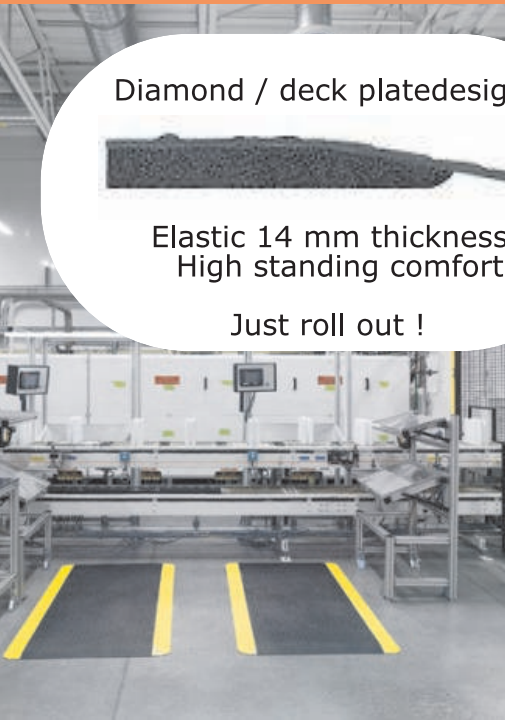

Anti-fatigue and
ergonomic

Just roll out....

Diamond - Allround Workplace Mat

Anti-fatigue Laminated Vinyl Rolls

Diamond / deck platedesign

Elastic 14 mm thickness
High standing comfort

Just roll out !

All our ergonomic workplace mats have a positive anti-fatigue effect on employees with standing work positions. Ergonomic benefits mean increased productivity. Diamond Allround is for all employees with standing, turning and walking workpositions in dry working areas. Especially designed for assembly and packing lines, operator areas in automotive, warehousing, retail and all dry industrial environments.

Features:

Anti-slip hard / durable top surface. Laminated onto a elastic cushion.
Yellow safety borders on 2 sides.
High standing comfort.
Strong top surface.
Easy to clean surface.

Product specifications:

Sizes:

61 cm x 18,3 meter roll
91 cm x 18,3 meter roll
122 cm x 18,3 meter roll-
Just roll out!
Standard sizes : 60 x 91 cm, 91 x 150 cm, 91 x 300 cm, 91 x 600 cm.
Cutlengths available in all 3 widths above eg : 91 x 660 cm.